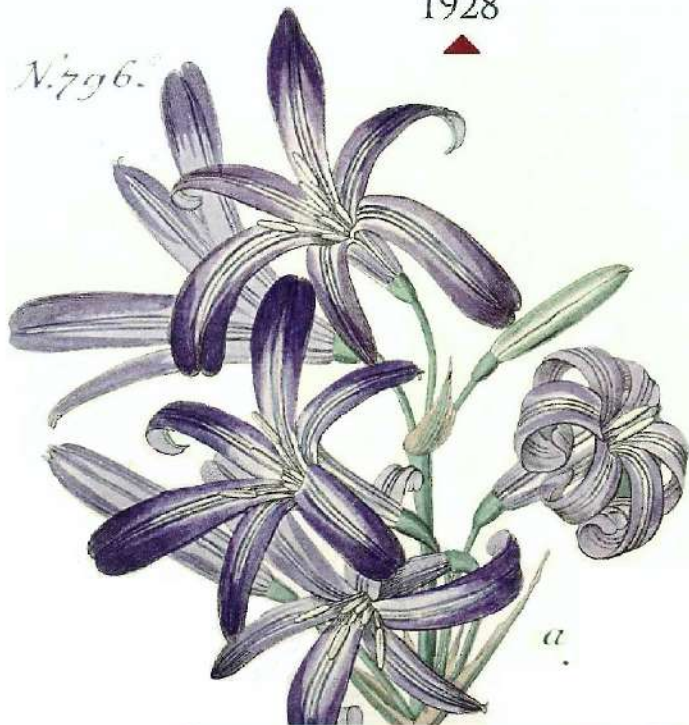

RICIGNOLO

1928

N.796.

SPRING-SUMMER 2024

ARTICLE	SAHEL
COUNT	2/60 NM
COMPOSITION	100% MULBERRY SILK

ARTICLE	SIENA 5
COUNT	5000 NM
COMPOSITION	100% MULBERRY SILK

ARTICLE	SIENA 2,5
COUNT	2500 NM
COMPOSITION	100% MULBERRY SILK

A

B

Sahel 2/60 Nm: all colours are supported by the stock service
 Available colours for sampling:
 Siena 5 5000 Nm*
 Siena 2,5 2500 Nm^

This colour card has been produced on
 basis of Sahel 2/60 Nm
 Reproduction of the colour shades may
 vary for other qualities

C

D

Sahel 2/60 Nm: all colours are supported by the stock service
 Available colours for sampling:
 Siena 5 5000 Nm*
 Siena 2,5 2500 Nm^

This colour card has been produced on
 basis of Sahel 2/60 Nm
 Reproduction of the colour shades may
 vary for other qualities

2500 NM
GTI
Filati

SAHEL 2/60 NM 100% MULBERRY SILK

SIENA 5 5000 NM 100% MULBERRY SILK

SIENA 2,5 2500 NM 100% MULBERRY SILK

E

F

Sahel 2/60 Nm: all colours are supported by the stock service
 Available colours for sampling:
 Siena 5 5000 Nm⁺
 Siena 2,5 2500 Nm⁺