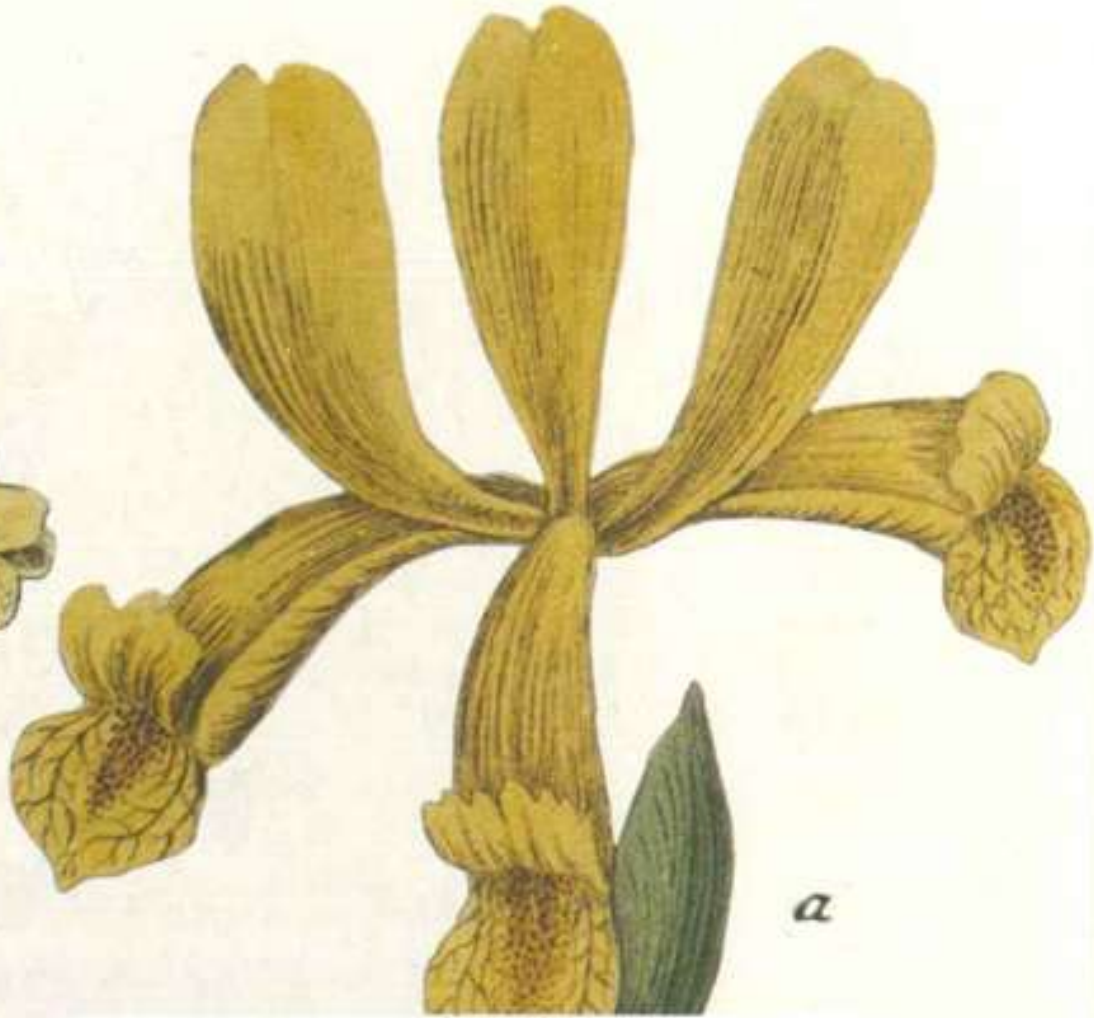

RICIGNOLO

1928

N. bog.

SPRING-SUMMER 2021

ARTICLE	SAHEL
COUNT	2/60 NM
COMPOSITION	100% MULBERRY SILK

ARTICLE	SIENA 5
COUNT	5000 NM
COMPOSITION	100% MULBERRY SILK

ARTICLE	SIENA 2,5
COUNT	2500 NM
COMPOSITION	100% MULBERRY SILK

A

B

Sahel 2/60 Nm: all colours are supported by the stock service
 Available colours for sampling:
 Siena 5 5000 Nm*
 Siena 2,5 2500 Nm^

This colour card has been produced on
 basis of Sahel 2/60 Nm
 Reproduction of the colour shades may
 vary for other qualities