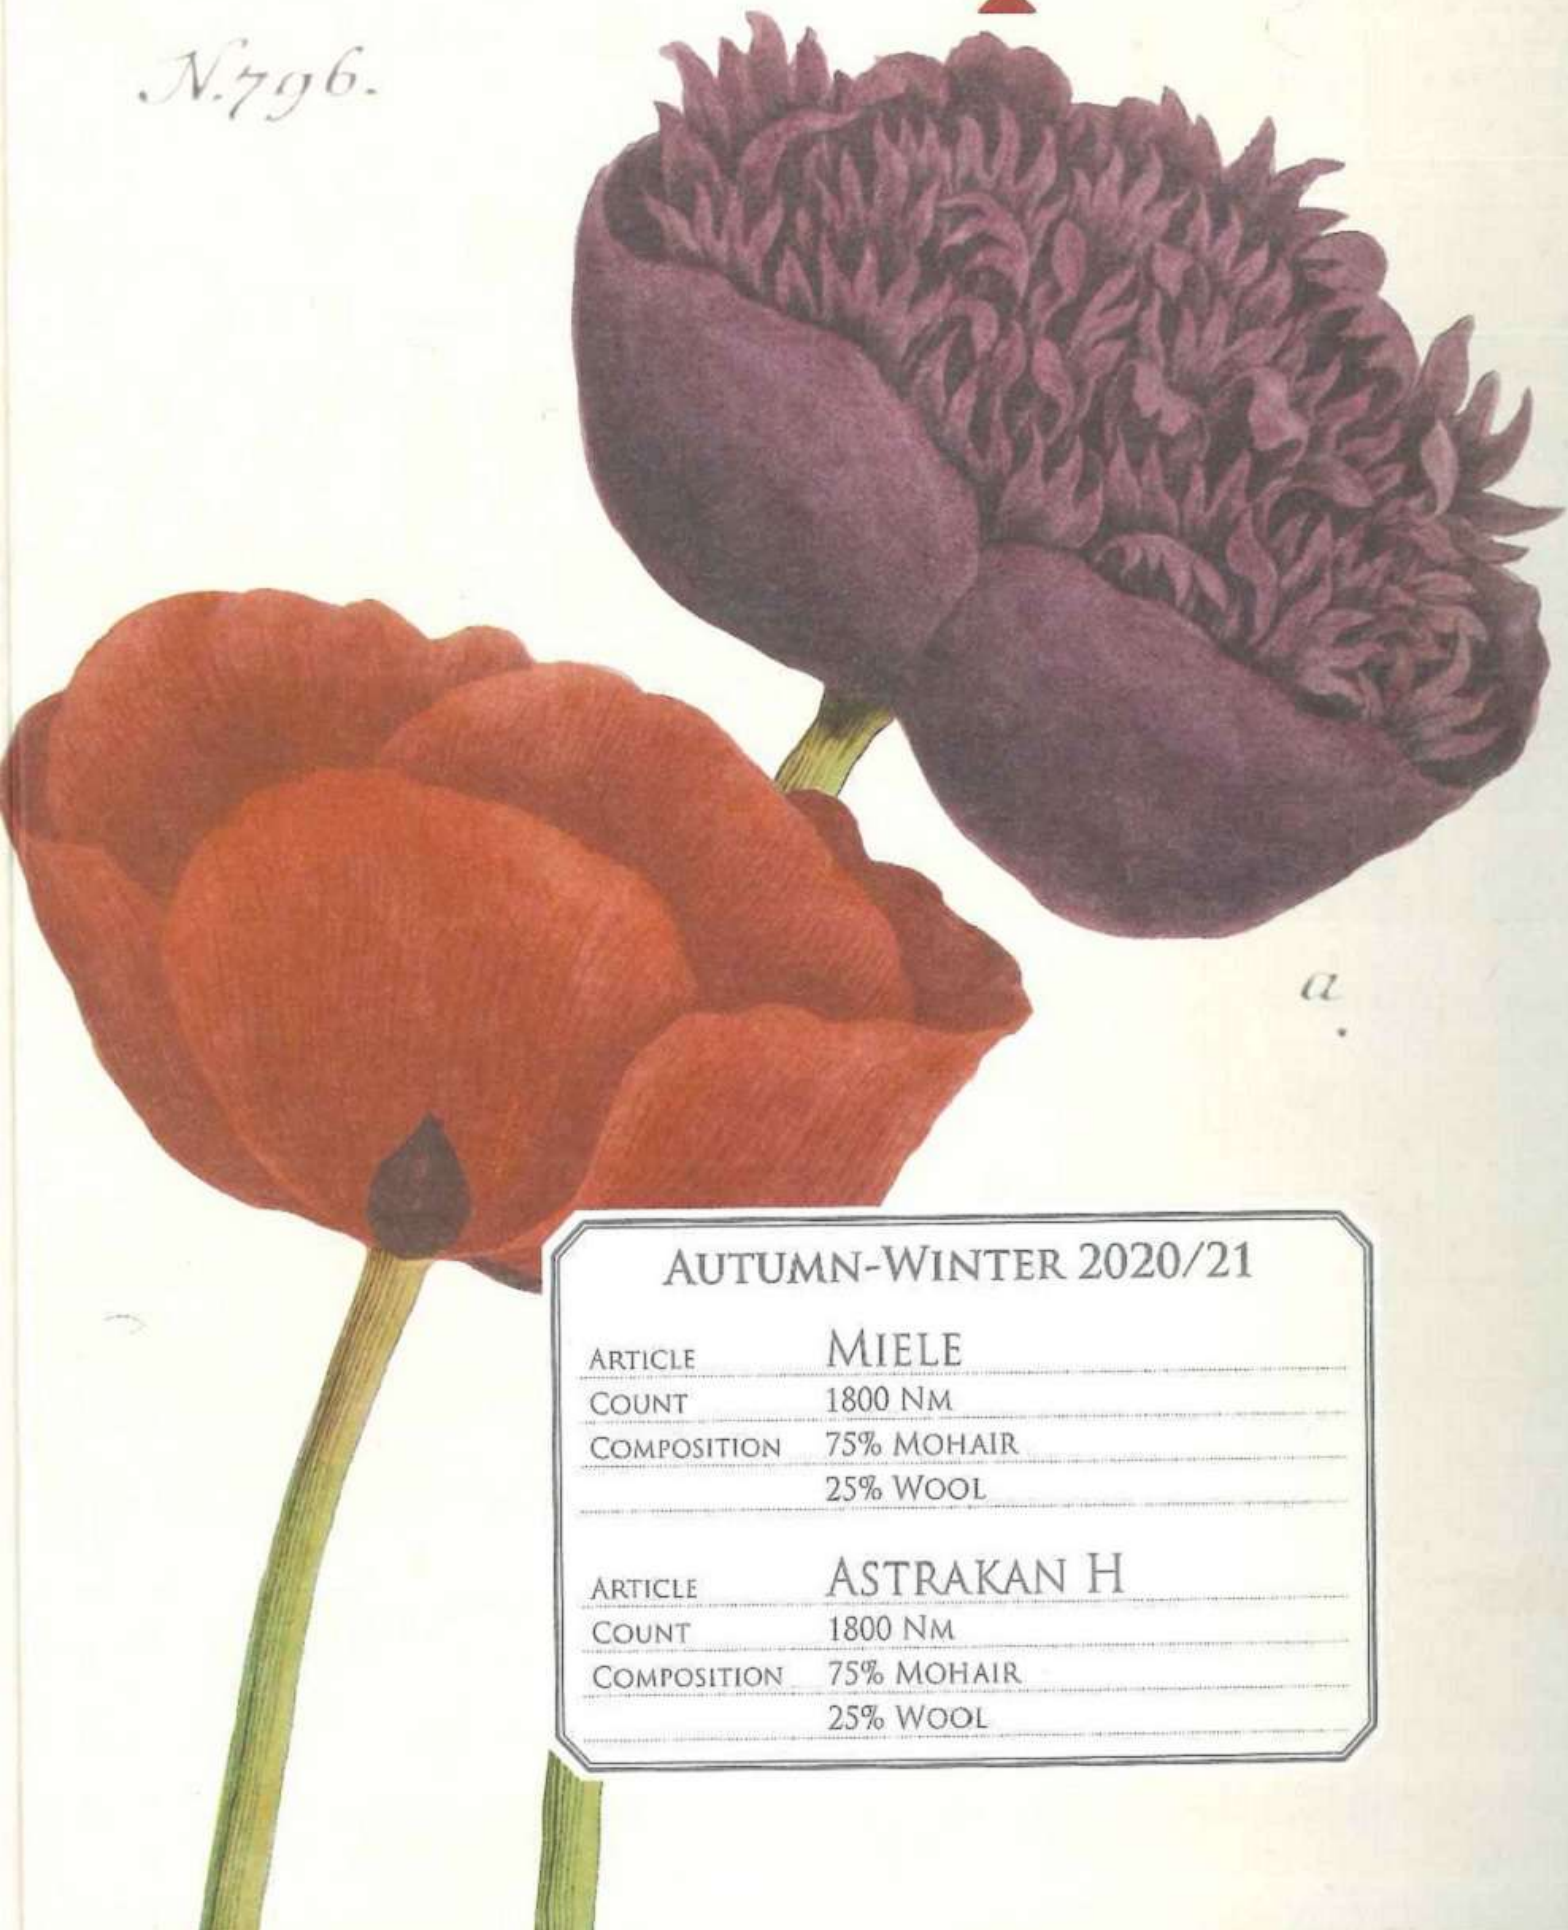

RICIGNOLO

1928

N.796.

AUTUMN-WINTER 2020/21

ARTICLE	MIELE
COUNT	1800 NM
COMPOSITION	75% MOHAIR 25% WOOL

ARTICLE	ASTRAKAN H
COUNT	1800 NM
COMPOSITION	75% MOHAIR 25% WOOL

A

B